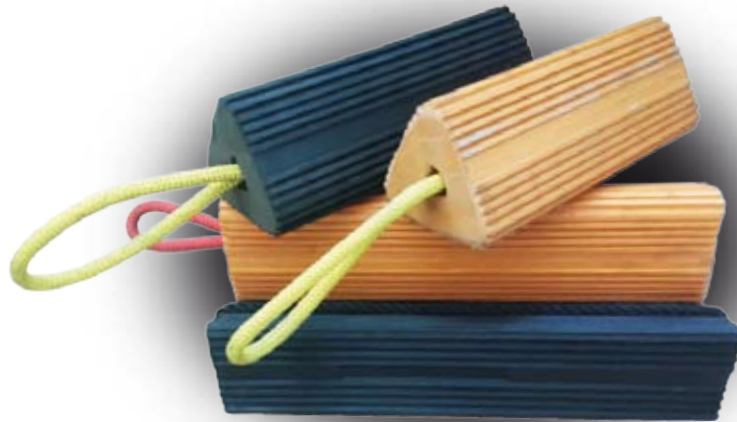

Wheel Chocks

 www.rotafilo.com
 info@rotafilo.com
 sales@rotafilo.com
 +90 222 236 0637
 +1-201-456 5919

Please visit our website for
other products

Wheel Chocks

High quality Wheel Chocks for corporate jets, commercial aircrafts, small aircrafts and ground support equipments are produced.

- Rubber material
- Various sizes and color offered
- Comes with an attached rope
- Excellent grip and stability
- Includes rope for safe and easy removal from the wheel.

ORANGE WHEEL CHOCKS

P/N: RFWHCHOR45

Side / Length Dimensions: 17cm / 45cm

Weight: 8,5kg

P/N: RFWHCHOR45-2

Side / Length Dimensions: 15cm / 45cm

Weight: 5,5kg

P/N: RFWHCHOR60

Side / Length Dimensions: 17cm / 60cm

Weight: 11,5kg