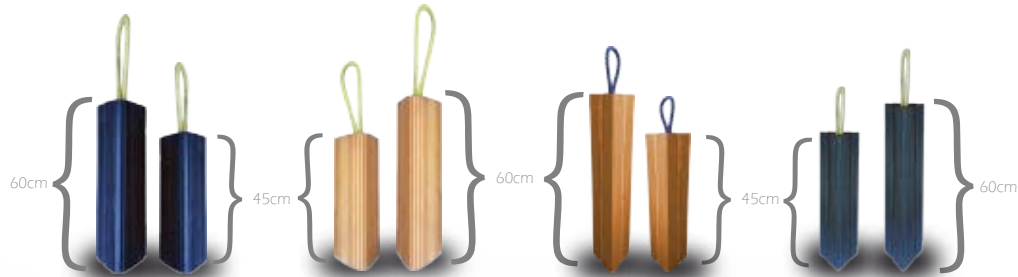

- Rubber material
- Various sizes and color offered
- Comes with an attached rope
- Excellent grip and stability
- Includes rope for safe and easy removal from the wheel.

ORANGE WHEEL CHOCKS

P/N: RFWHCHOR45

Side / Length Dimensions: 17cm / 45cm

Weight: 8,5kg

P/N: RFWHCHOR45-2

Side / Length Dimensions: 15cm / 45cm

Weight: 5,5kg

P/N: RFWHCHOR60

Side / Length Dimensions: 17cm / 60cm

Weight: 11,5kg

P/N: RFWHCHBLC60-2

Side / Length Dimensions: 15cm / 60cm

Weight: 8,5kg

BLACK WHEEL CHOCKS

P/N: RFWHCHBLC45

Side / Length Dimensions: 17cm / 45cm

Weight: 8,5kg

P/N: RFWHCHBLC45-2

Side / Length Dimensions: 15cm / 45cm

Weight: 5,5kg

P/N: RFWHCHBLC60

Side / Length Dimensions: 17cm / 60cm

Weight: 11,5kg

P/N: RFWHCHBLC60-2

Side / Length Dimensions: 15cm / 60cm

Weight: 8,5kg